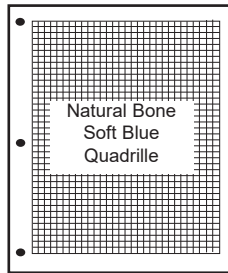

Imperial Classic Exhibition Pages No Holes

The same 100% cotton rag content pages in the finest quality exhibition pages anywhere. Available in both the cream-colored antique wove or natural (bone) white. These pages have been used in many award winning collections. Both pages are available all-blank or softly printed background.

8½x11 Page

Antique wove all-blank	#1740E
with soft green Quad Dot	#1740EQ
Natural bone, all-blank	#1740PB
with soft blue quadrille	#1740E

Sold pkg of 25 pages IA-- (Fill in product code)

8½x11 page size

$30.32

SALE $10.00