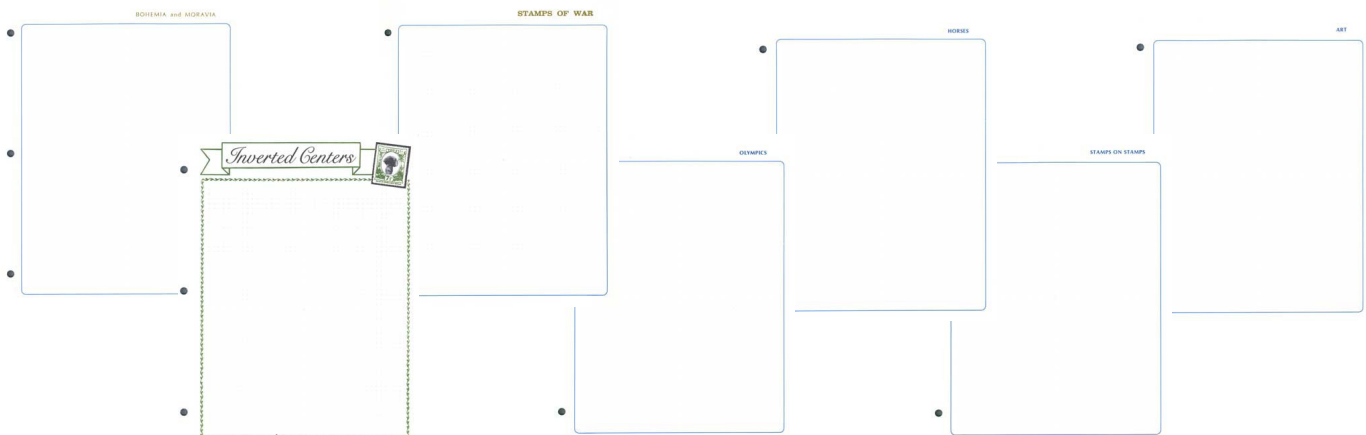

## G&K Imperial Quad Dot Grid Pages Style #99

High quality heavyweight 8½x11 " acid free card stock. Each page has a Quad Dot mounting grid printed in light blue to ease the preparation of an evenly balanced layout. Available with country titles printed at the top right corner.

## Imperial Open Stock Page Styles

Available in 2 popular page sizes The 8½x11” page has a mounting area of 7¼x9” and fits any standard 3-ring binder. The 11x11½” page has a mounting area of 9½x10” and fits a jumbo 3-ring binder. This page can also be punched to fit the Lindner 18-ring binders. All pages are available with the border in your choice of four colors (Blue, Red, Green, or Grey.) The QuadDot grid is printed in a soft blue to assist you in mounting your stamps, yet is barely visible on the finished page. Sold in pkg. of 25

### BORDER #1721

Double Line  
cross-over corners

8½X11 page

**IA-1721**

11x11½ page

**IA-1722**

18-Ring punch

**IA-1722L**