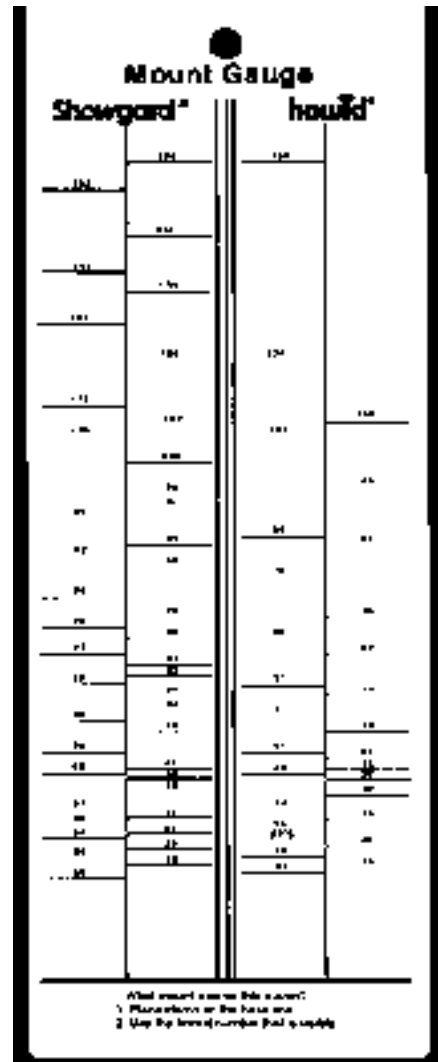

Showgard Strip Sets

This set contains 5 each of the 15 most used mount sizes (22 thru 52mm), 75 strips in all. Plus a practical index and refillable tray

ZSG-US3 $43.95, **SSS Price $35.16**

A smaller version of the showgard strip set. Contains 5 strips of each, sizes 22, 24,25,27,31,36,41,44,48,52.50 strips.

ZSG-PAC $22.50, **SSS Price $18.00**

Miscellaneous Assortment Packs

22 thru 41mm, (12) **ZSG-MPK** $7.15, **SSS Price $5.72**

76 thru 171mm, black back only, pkg of 15 **ZSG-MPK2** $29.95, **SSS Price $23.96**

Showgard J-E-T Set

Contains 8 pkgs. of the most popular pre-cut sizes in a refillable storage tray. Additional pkgs. under "Pre-Cut sizes Singles"

ZSG-US2 $29.50, **SSS Price $23.60**

Special Sizes: Souv. and Mini Sheets

Strips 264 mm Long (10 1/2), 5 Strips per pkg.

76mm	$10.95	$8.76	151mm	$13.95	$11.16
96.....	10.95	8.76	163.....	13.95	11.16
109.....	10.95	8.76	167.....	13.95	11.16
115.....	10.95	8.76	171.....	13.95	11.16
117.....	10.95	8.76	181.....	16.95	13.56
121.....	10.95	8.76	188.....	15.25	12.20
131L	10.95	8.76	198.....	15.95	12.76
135.....	10.95	8.76	259/201.....	16.95	13.56
139.....	10.95	8.76	215.....	16.95	13.56
143.....	10.95	8.76	224.....	18.50	14.80
147.....	13.95	11.16			

ZSG-_____ (Fill in Code)

Visit Our Website at
www.subwaystamp.com
for a Complete Listing
of Size Guides
for Your Stamps

What mount size for this stamp?
1. Place stamp on the base line.
2. Use the lowest number that is visible.

What size is this strip?
1. Place mount strip on the 5mm line.
2. The size is the lowest number that is uncovered.